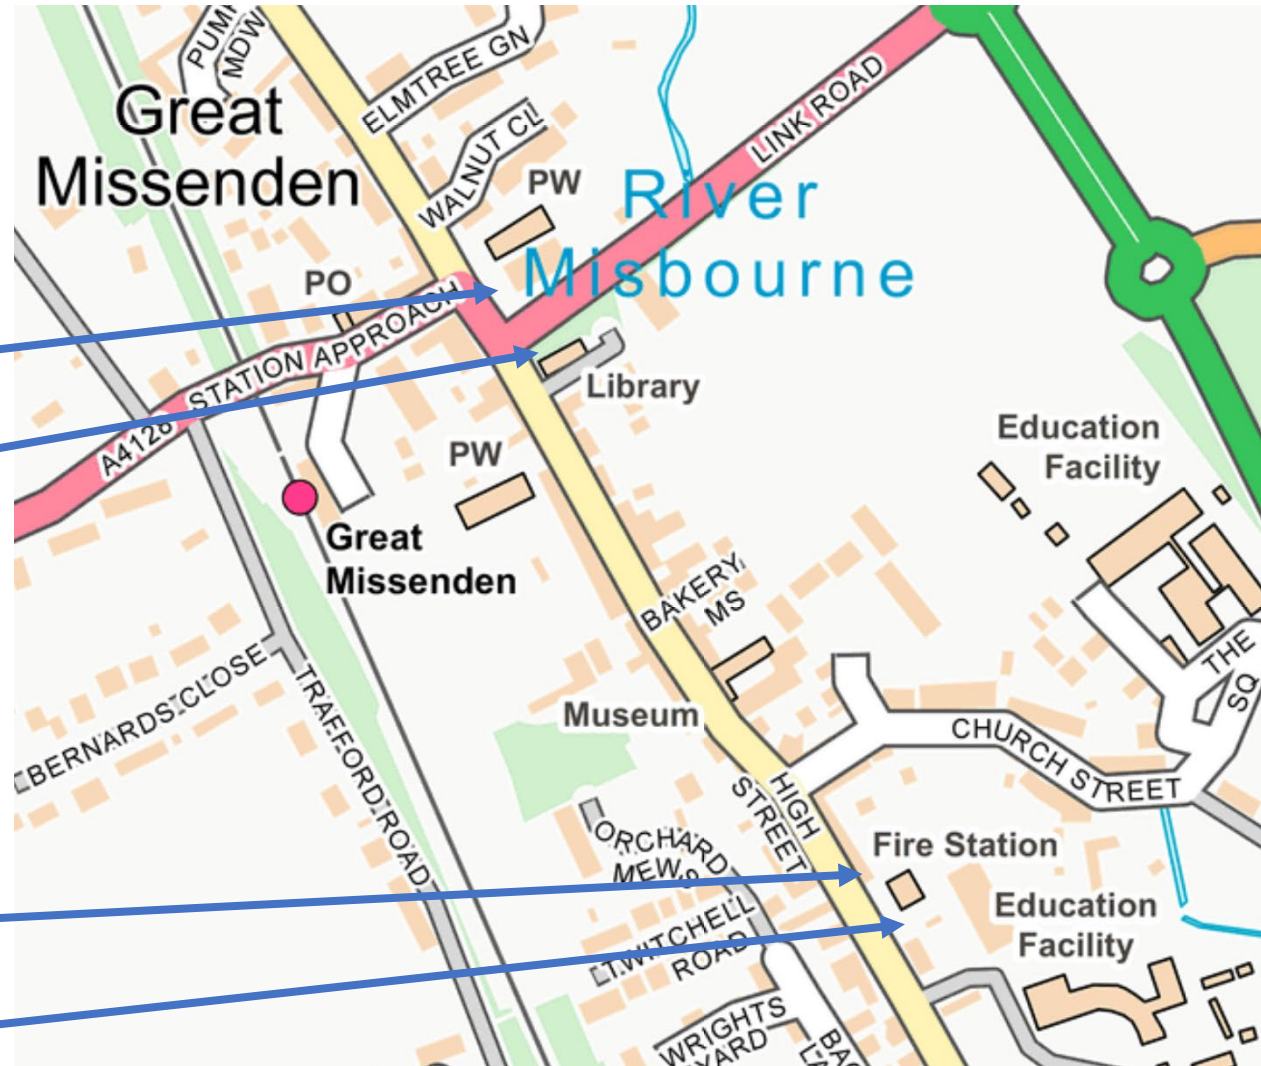

Great Missenden Village Improvement Project

Locations

1 Link Road A4128 junction with the High Street (SP894014)

1.1 Abbeyfield corner

1.2 Library corner

2 Fire Station along the High Street (SP896011)

2.1 The cage

2.2 The Fire Station